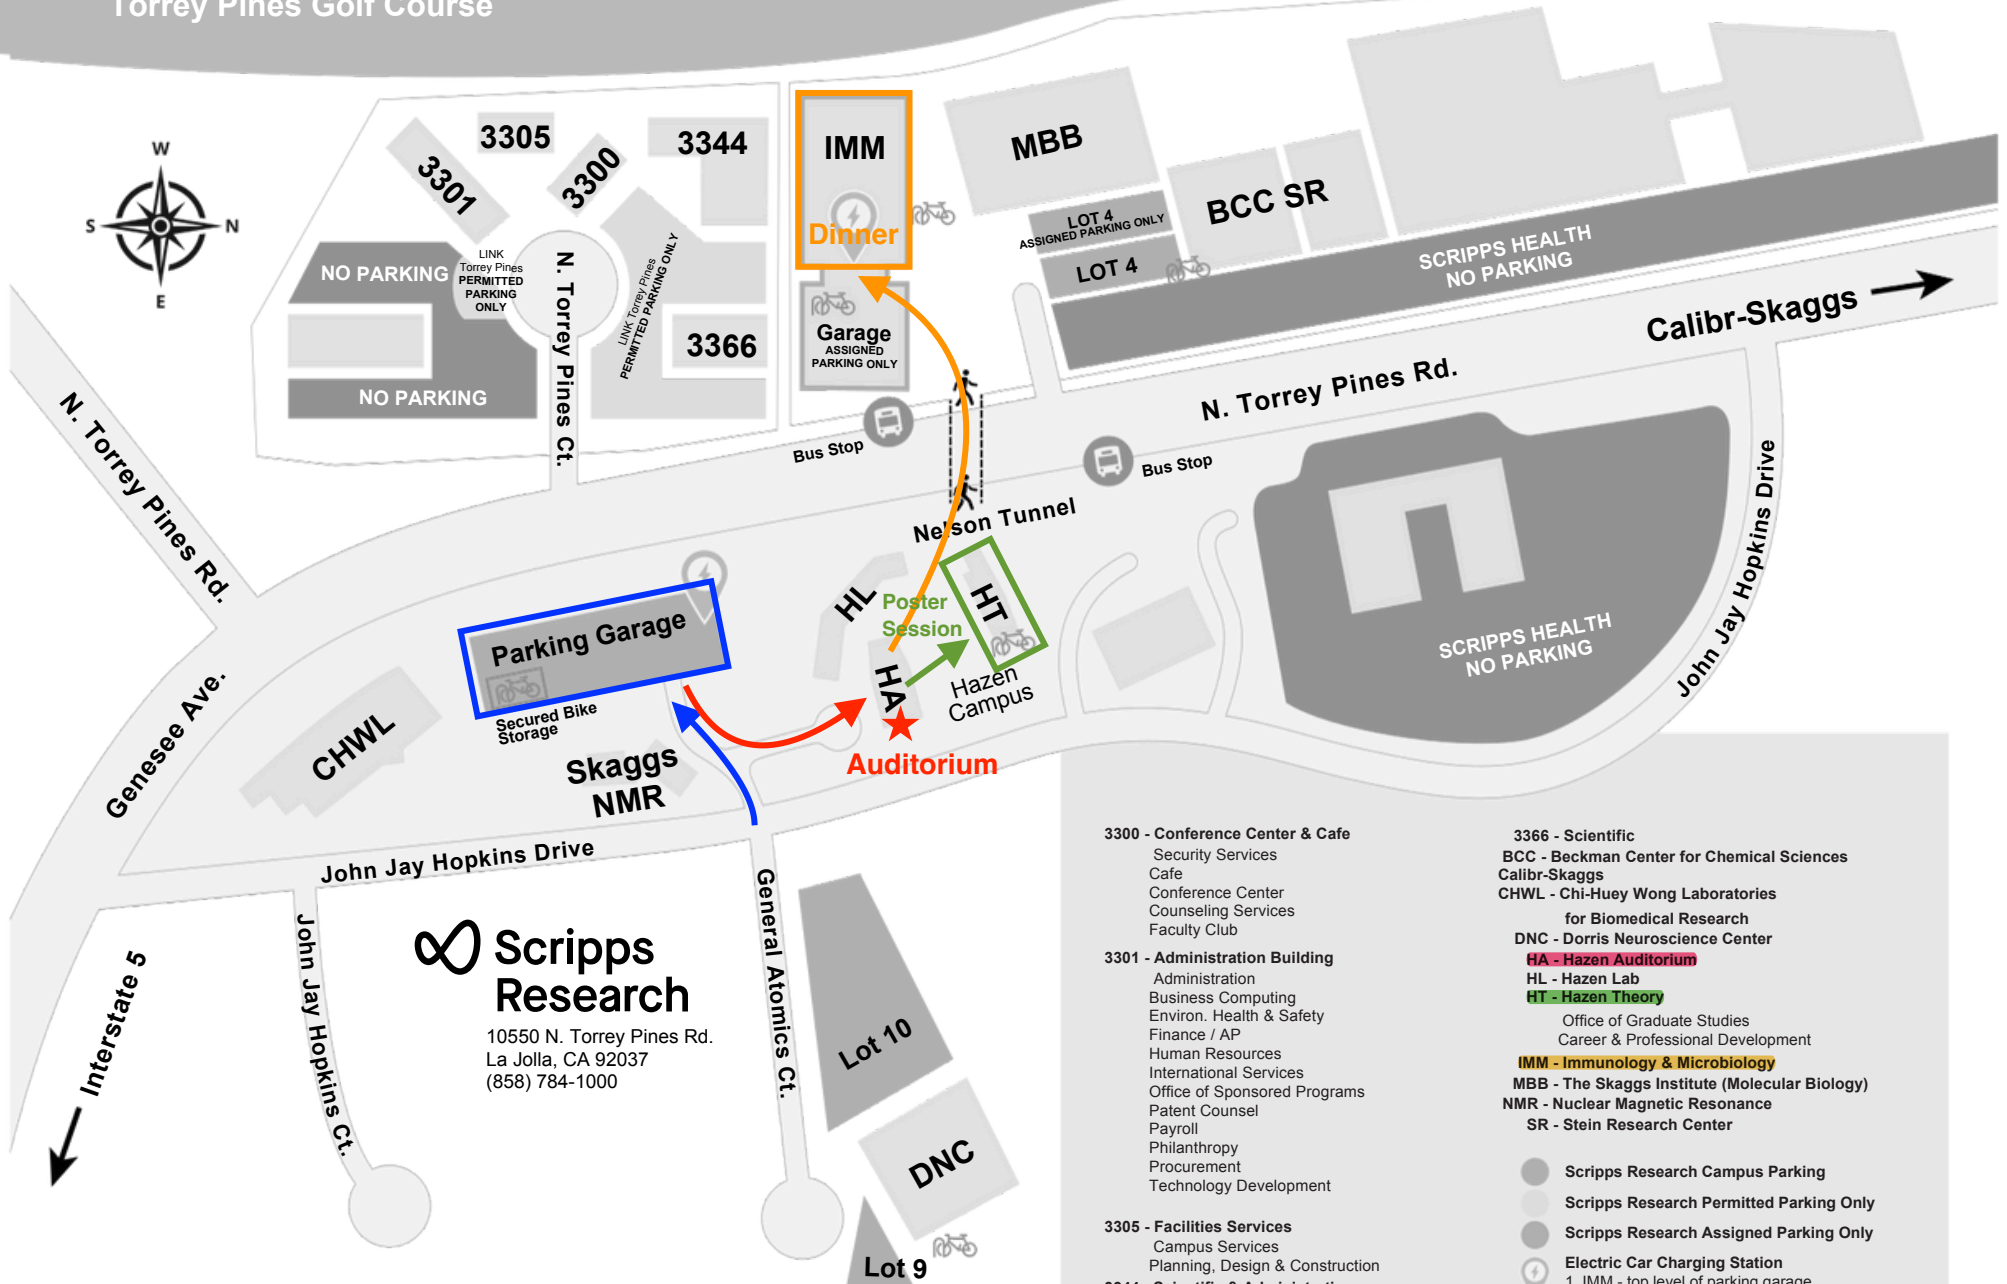

Torrey Pines Golf Course

Scripps Research

10550 N. Torrey Pines Rd.
La Jolla, CA 92037
(858) 784-1000

- 3300 - Conference Center & Cafe**
Security Services
Cafe
Conference Center
Counseling Services
Faculty Club
 - 3301 - Administration Building**
Administration
Business Computing
Environ. Health & Safety
Finance / AP
Human Resources
International Services
Office of Sponsored Programs
Patent Counsel
Payroll
Philanthropy
Procurement
Technology Development
 - 3305 - Facilities Services**
Campus Services
Planning, Design & Construction
 - 3344 - Scientific & Administrative**
IT Services
Marketing & Communications
SRTI - Scripps Translational
Science Institute
 - 3366 - Scientific**
BCC - Beckman Center for Chemical Sciences
Calibr-Skaggs
CHWL - Chi-Huey Wong Laboratories
for Biomedical Research
DNC - Dorris Neuroscience Center
HA - Hazen Auditorium
HL - Hazen Lab
HT - Hazen Theory
Office of Graduate Studies
Career & Professional Development
 - IMM - Immunology & Microbiology**
 - MBB - The Skaggs Institute (Molecular Biology)**
 - NMR - Nuclear Magnetic Resonance**
 - SR - Stein Research Center**
- Scripps Research Campus Parking
 - Scripps Research Permitted Parking Only
 - Scripps Research Assigned Parking Only
 - ⚡ Electric Car Charging Station
1. IMM - top level of parking garage
2. Parking Garage - on each level
of parking garage
 - 🚲 Bike Rack