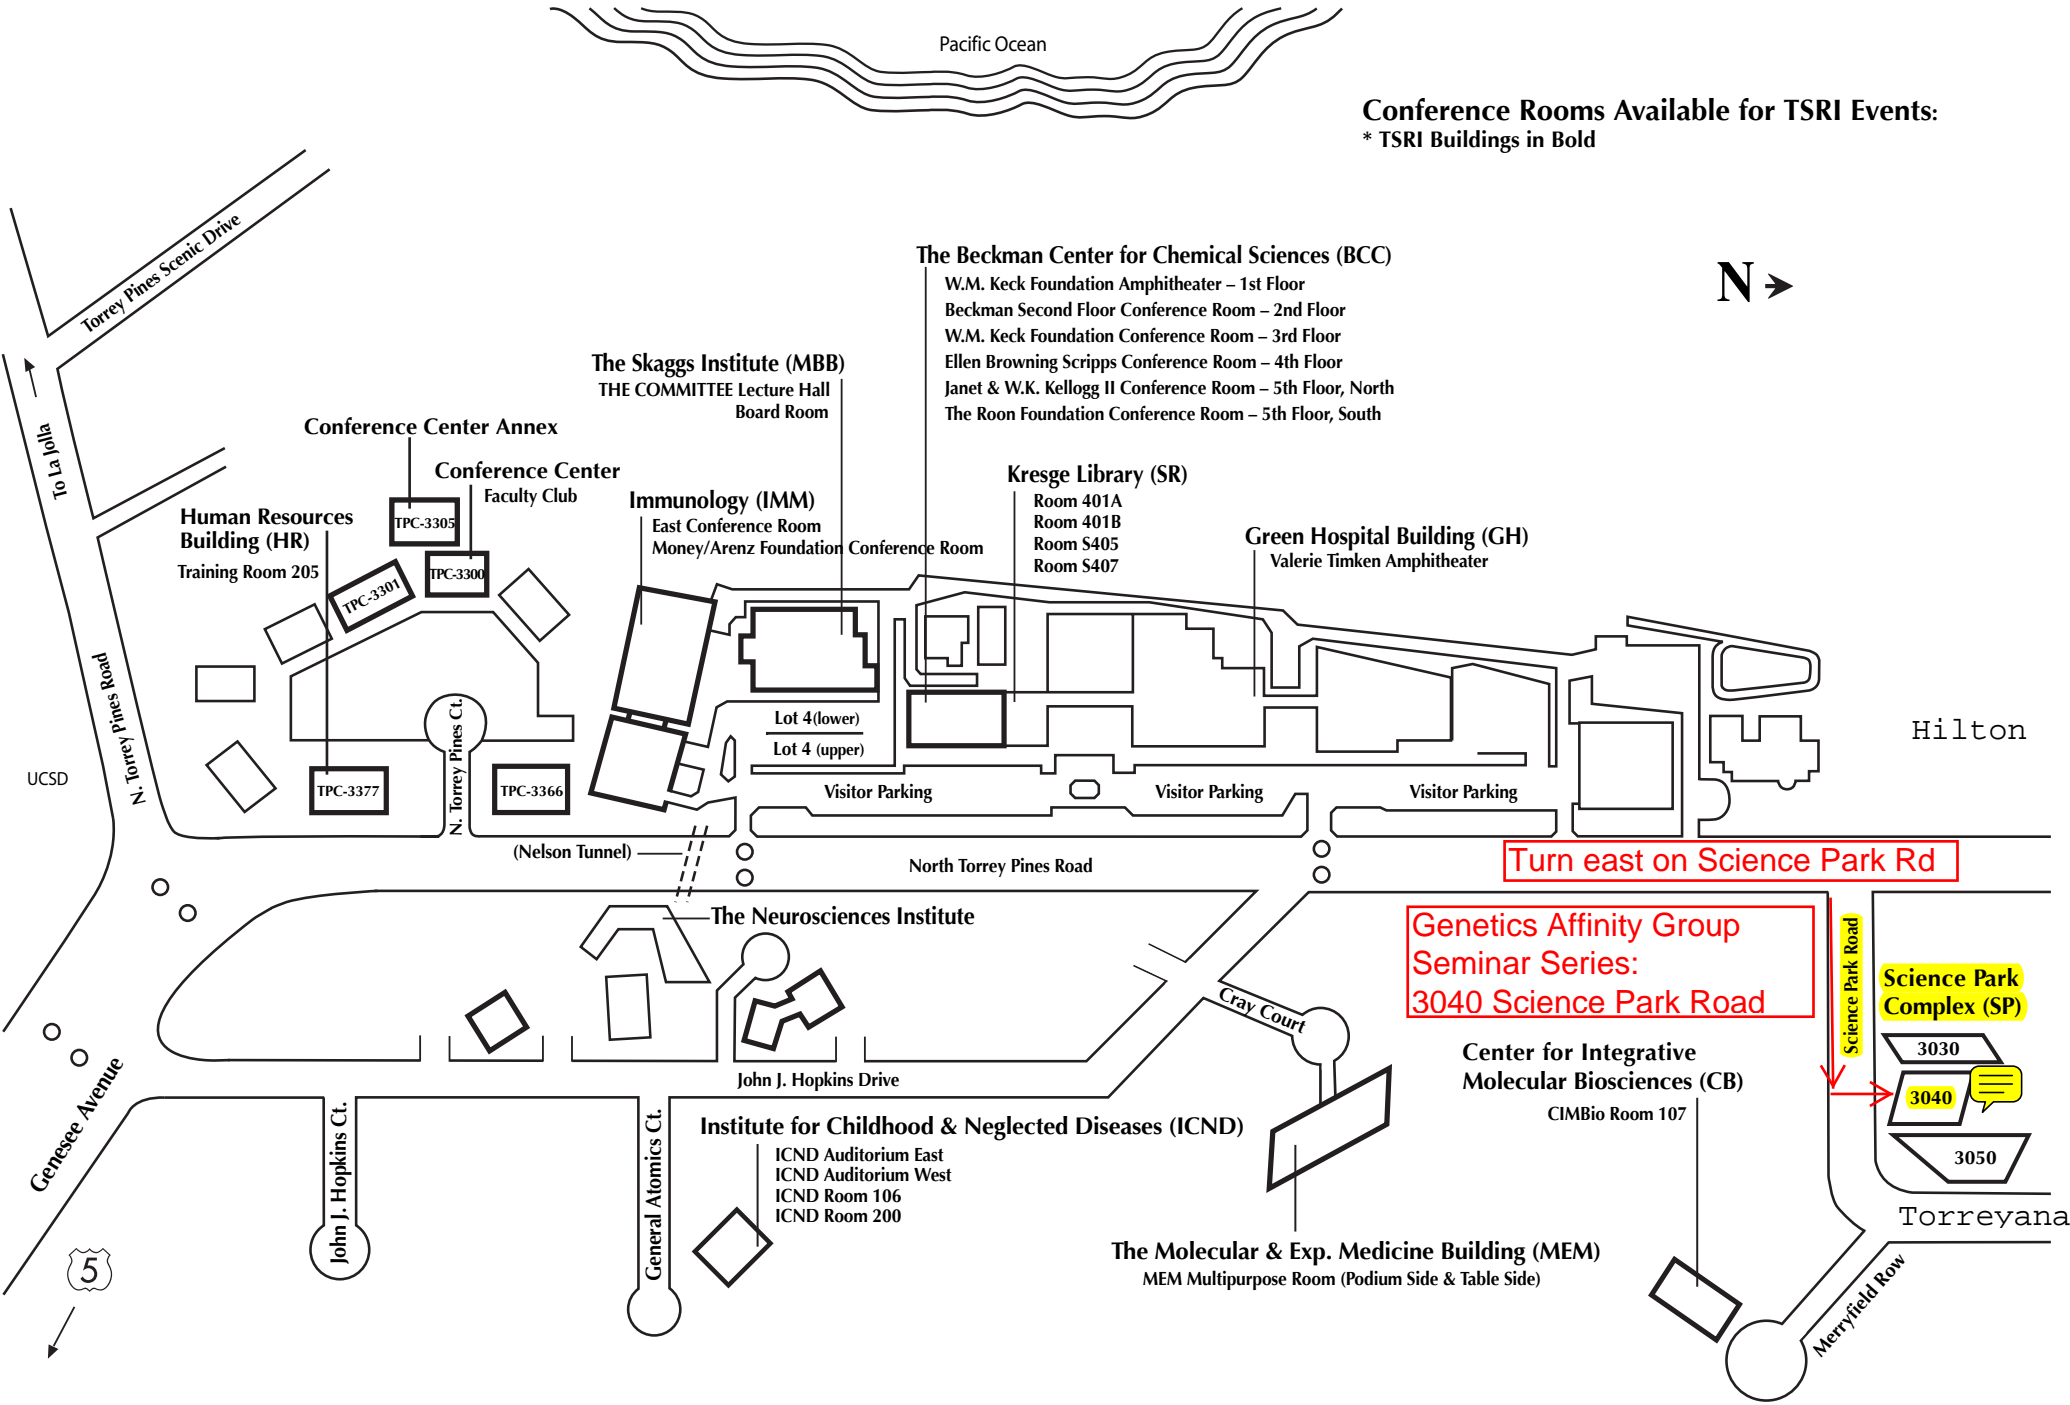

Pacific Ocean

Conference Rooms Available for TSRI Events: * TSRI Buildings in Bold

The Scripps Research Institute
 10550 North Torrey Pines Road
 La Jolla, California 92037
 (858) 784-1000
 Emergency: 77