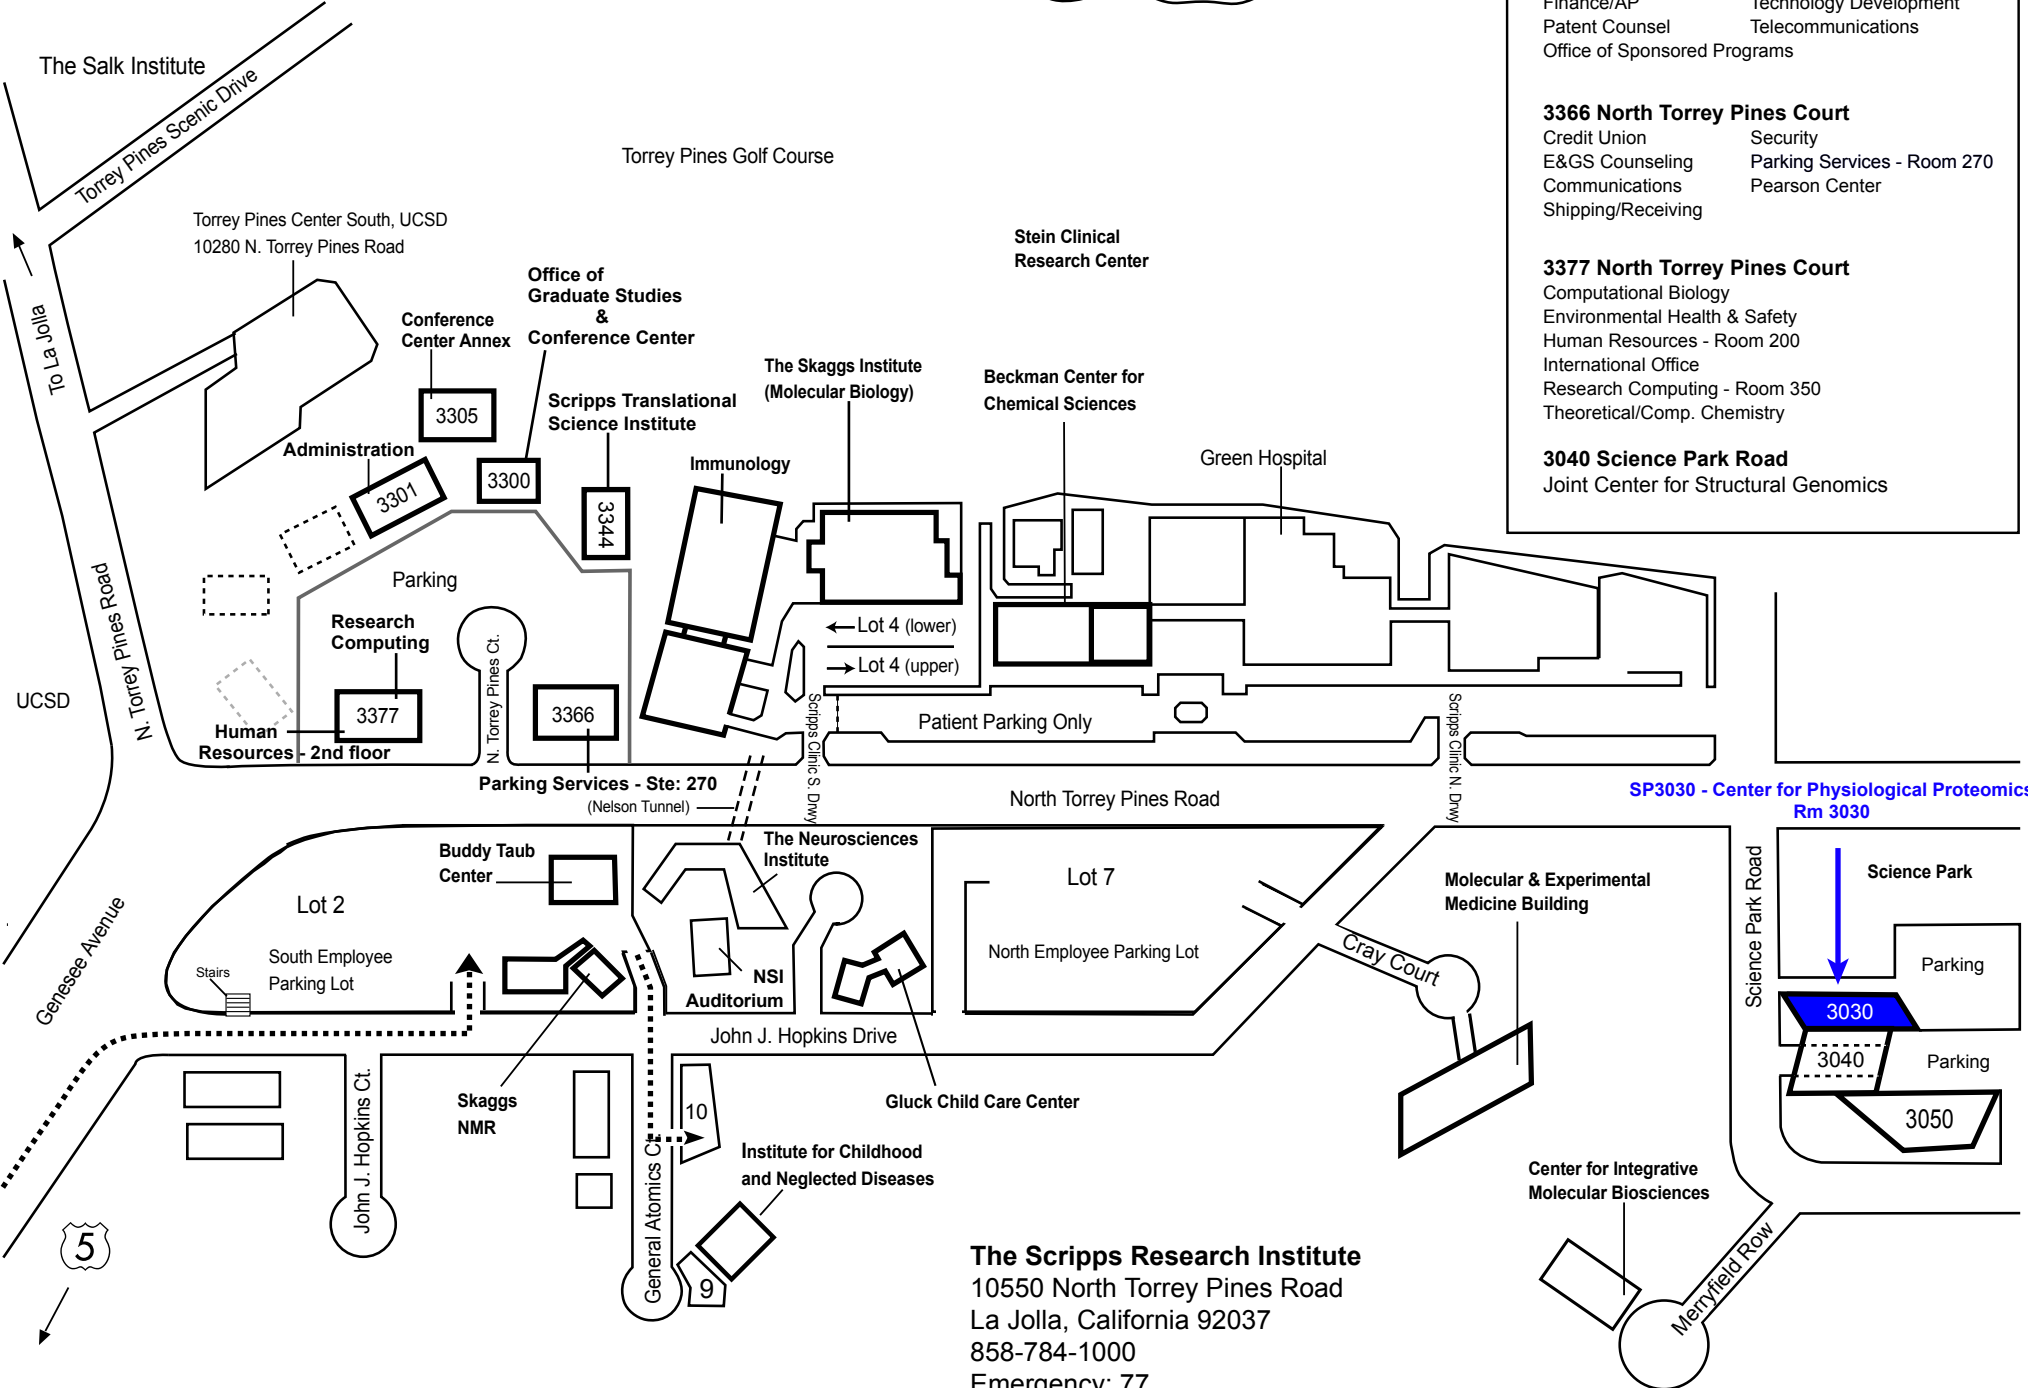

Glider Port

Pacific Ocean

<b>3301 North Torrey Pines Court</b>	
Administration	Payroll
Business Computing	Planning/Facilities Services
Development	Procurement
Finance/AP	Technology Development
Patent Counsel	Telecommunications
Office of Sponsored Programs	
<b>3366 North Torrey Pines Court</b>	
Credit Union	Security
E&GS Counseling	Parking Services - Room 270
Communications	Pearson Center
Shipping/Receiving	
<b>3377 North Torrey Pines Court</b>	
Computational Biology	
Environmental Health & Safety	
Human Resources - Room 200	
International Office	
Research Computing - Room 350	
Theoretical/Comp. Chemistry	
<b>3040 Science Park Road</b>	
Joint Center for Structural Genomics	

SP3030 - Center for Physiological Proteomics Rm 3030

**The Scripps Research Institute**  
 10550 North Torrey Pines Road  
 La Jolla, California 92037  
 858-784-1000  
 Emergency: 77