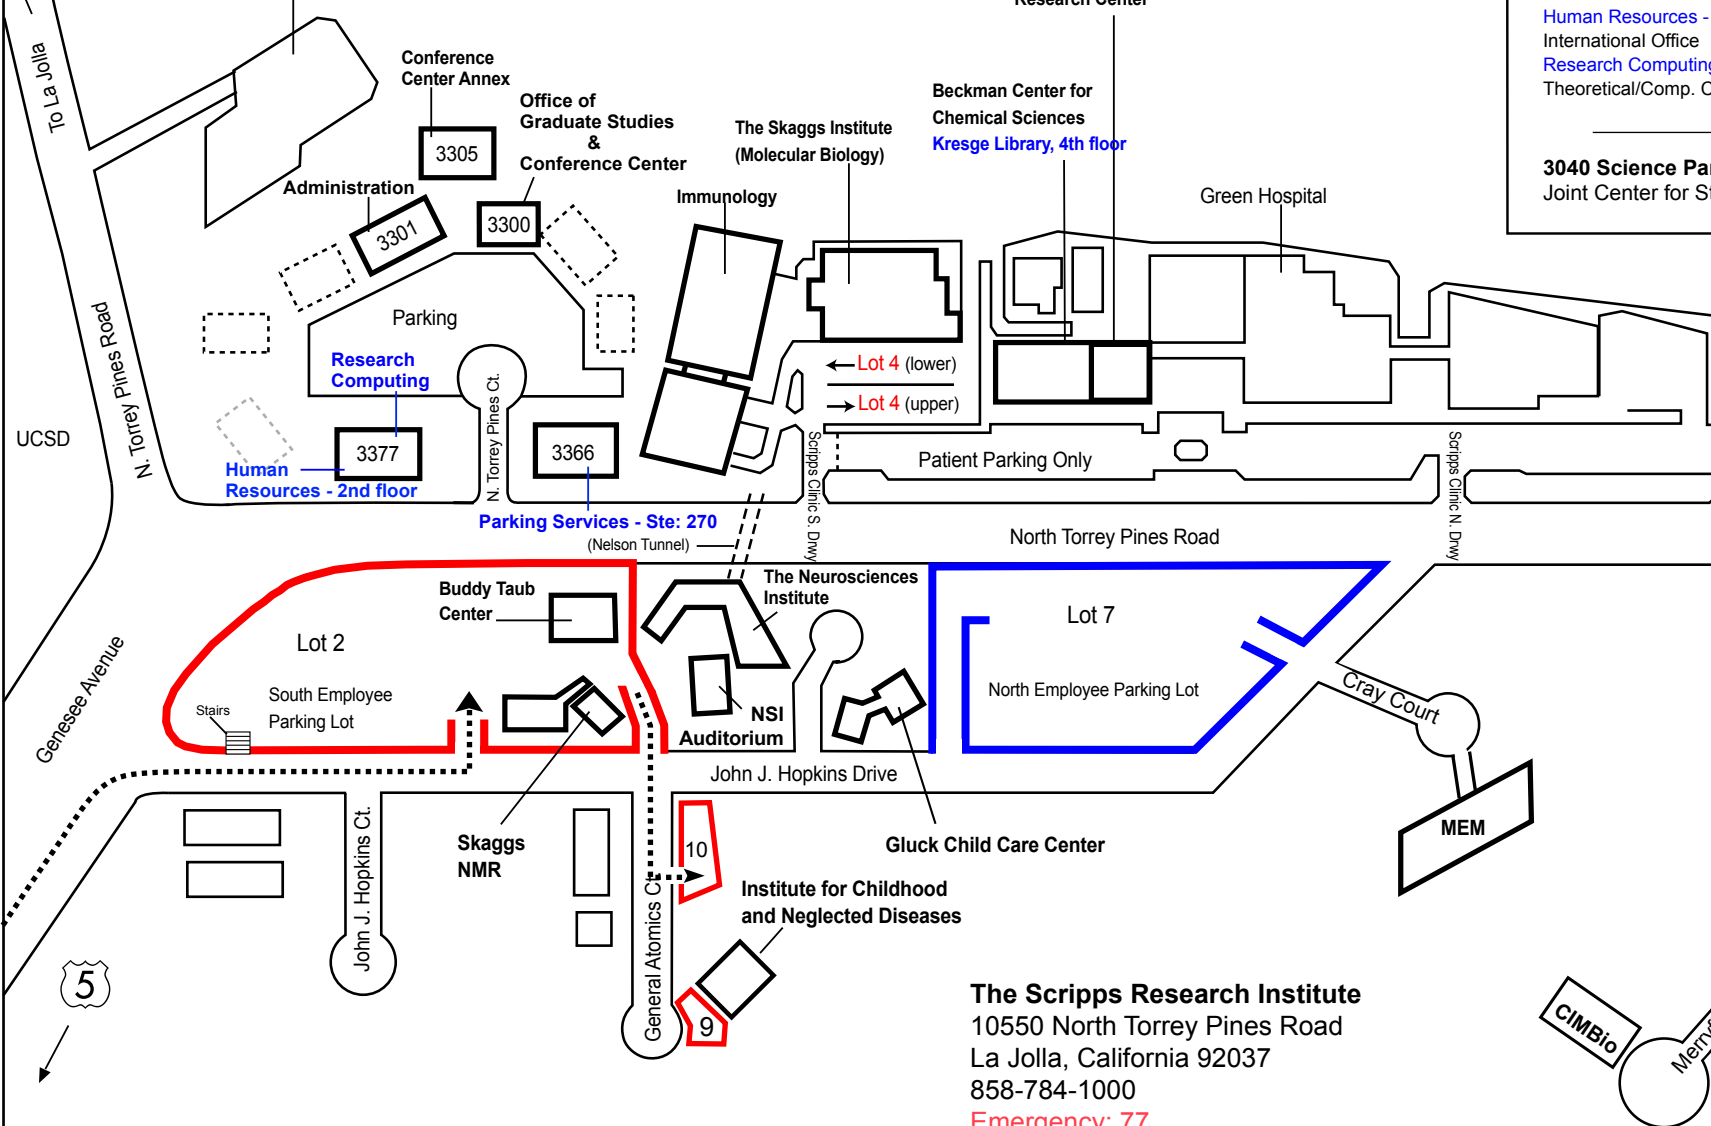

3366 North Torrey Pines Court

- Credit Union
- E&GS Counseling
- Security
- Parking Services - Room 270

3377 North Torrey Pines Court

- Computational Biology
- Environmental Health & Safety
- Human Resources - Room 200
- International Office
- Research Computing - Room 350
- Theoretical/Comp. Chemistry

3040 Science Park Road

Joint Center for Structural Genomics

The Scripps Research Institute

10550 North Torrey Pines Road
La Jolla, California 92037
858-784-1000

Emergency: 77