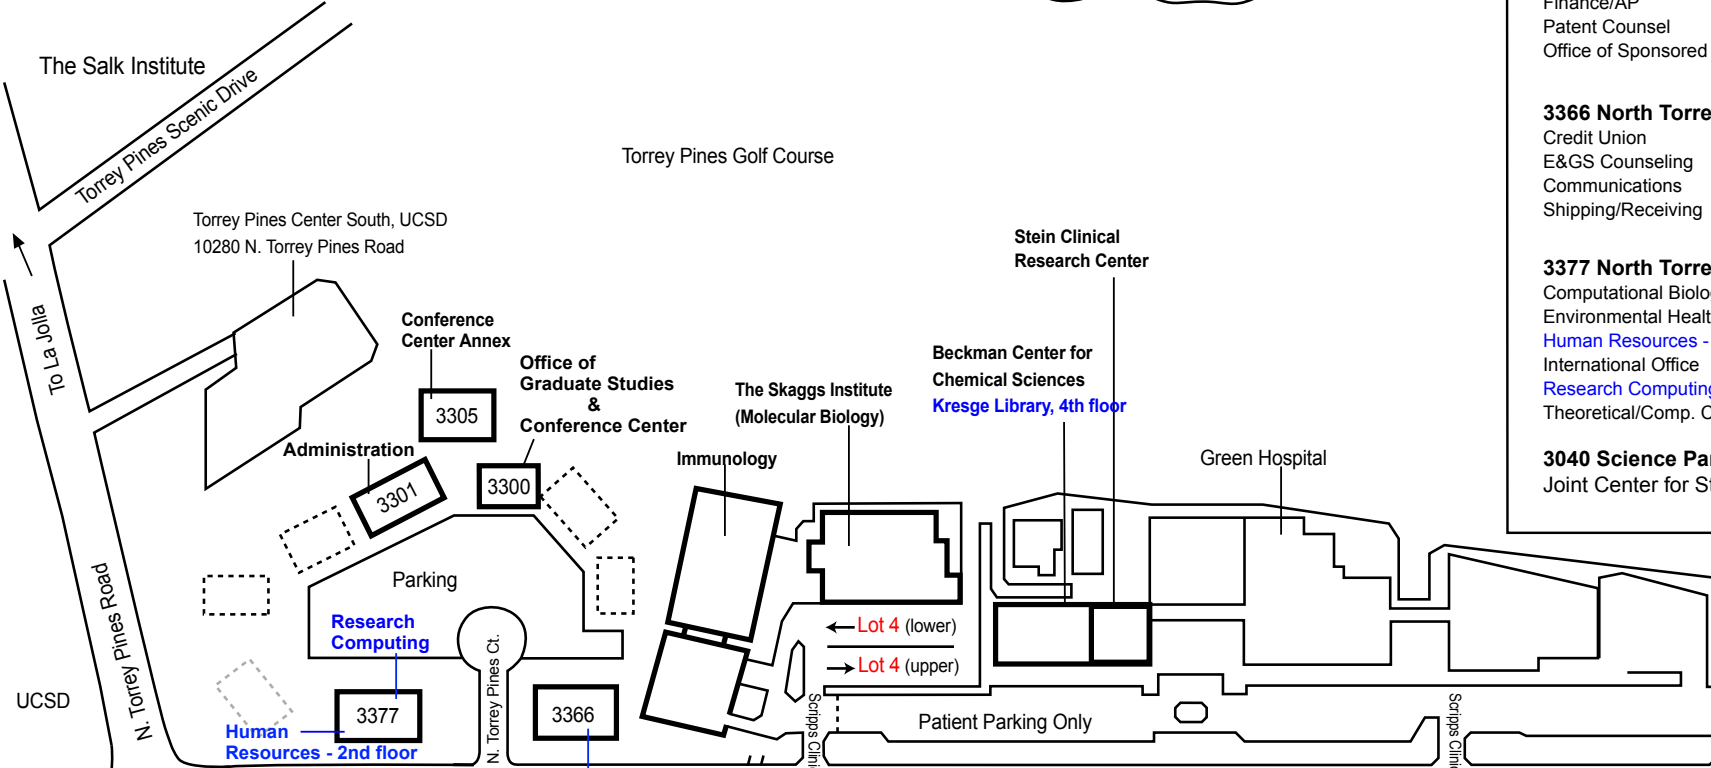

Glider Port

Pacific Ocean

3301 North Torrey Pines Court	
Administration	Payroll
Business Computing	Planning/Facilities Services
Development	Procurement
Finance/AP	Technology Development
Patent Counsel	Telecommunications
Office of Sponsored Programs	
3366 North Torrey Pines Court	
Credit Union	Security
E&GS Counseling	Parking Services - Room 270
Communications	Pearson Center
Shipping/Receiving	
3377 North Torrey Pines Court	
Computational Biology	
Environmental Health & Safety	
Human Resources - Room 200	
International Office	
Research Computing - Room 350	
Theoretical/Comp. Chemistry	
3040 Science Park Road	
Joint Center for Structural Genomics	

HILTON HOTEL

The Scripps Research Institute
 10550 North Torrey Pines Road
 La Jolla, California 92037
 858-784-1000
Emergency: 77

FINN LAB
 rooms 248, 256
 858-784-8845