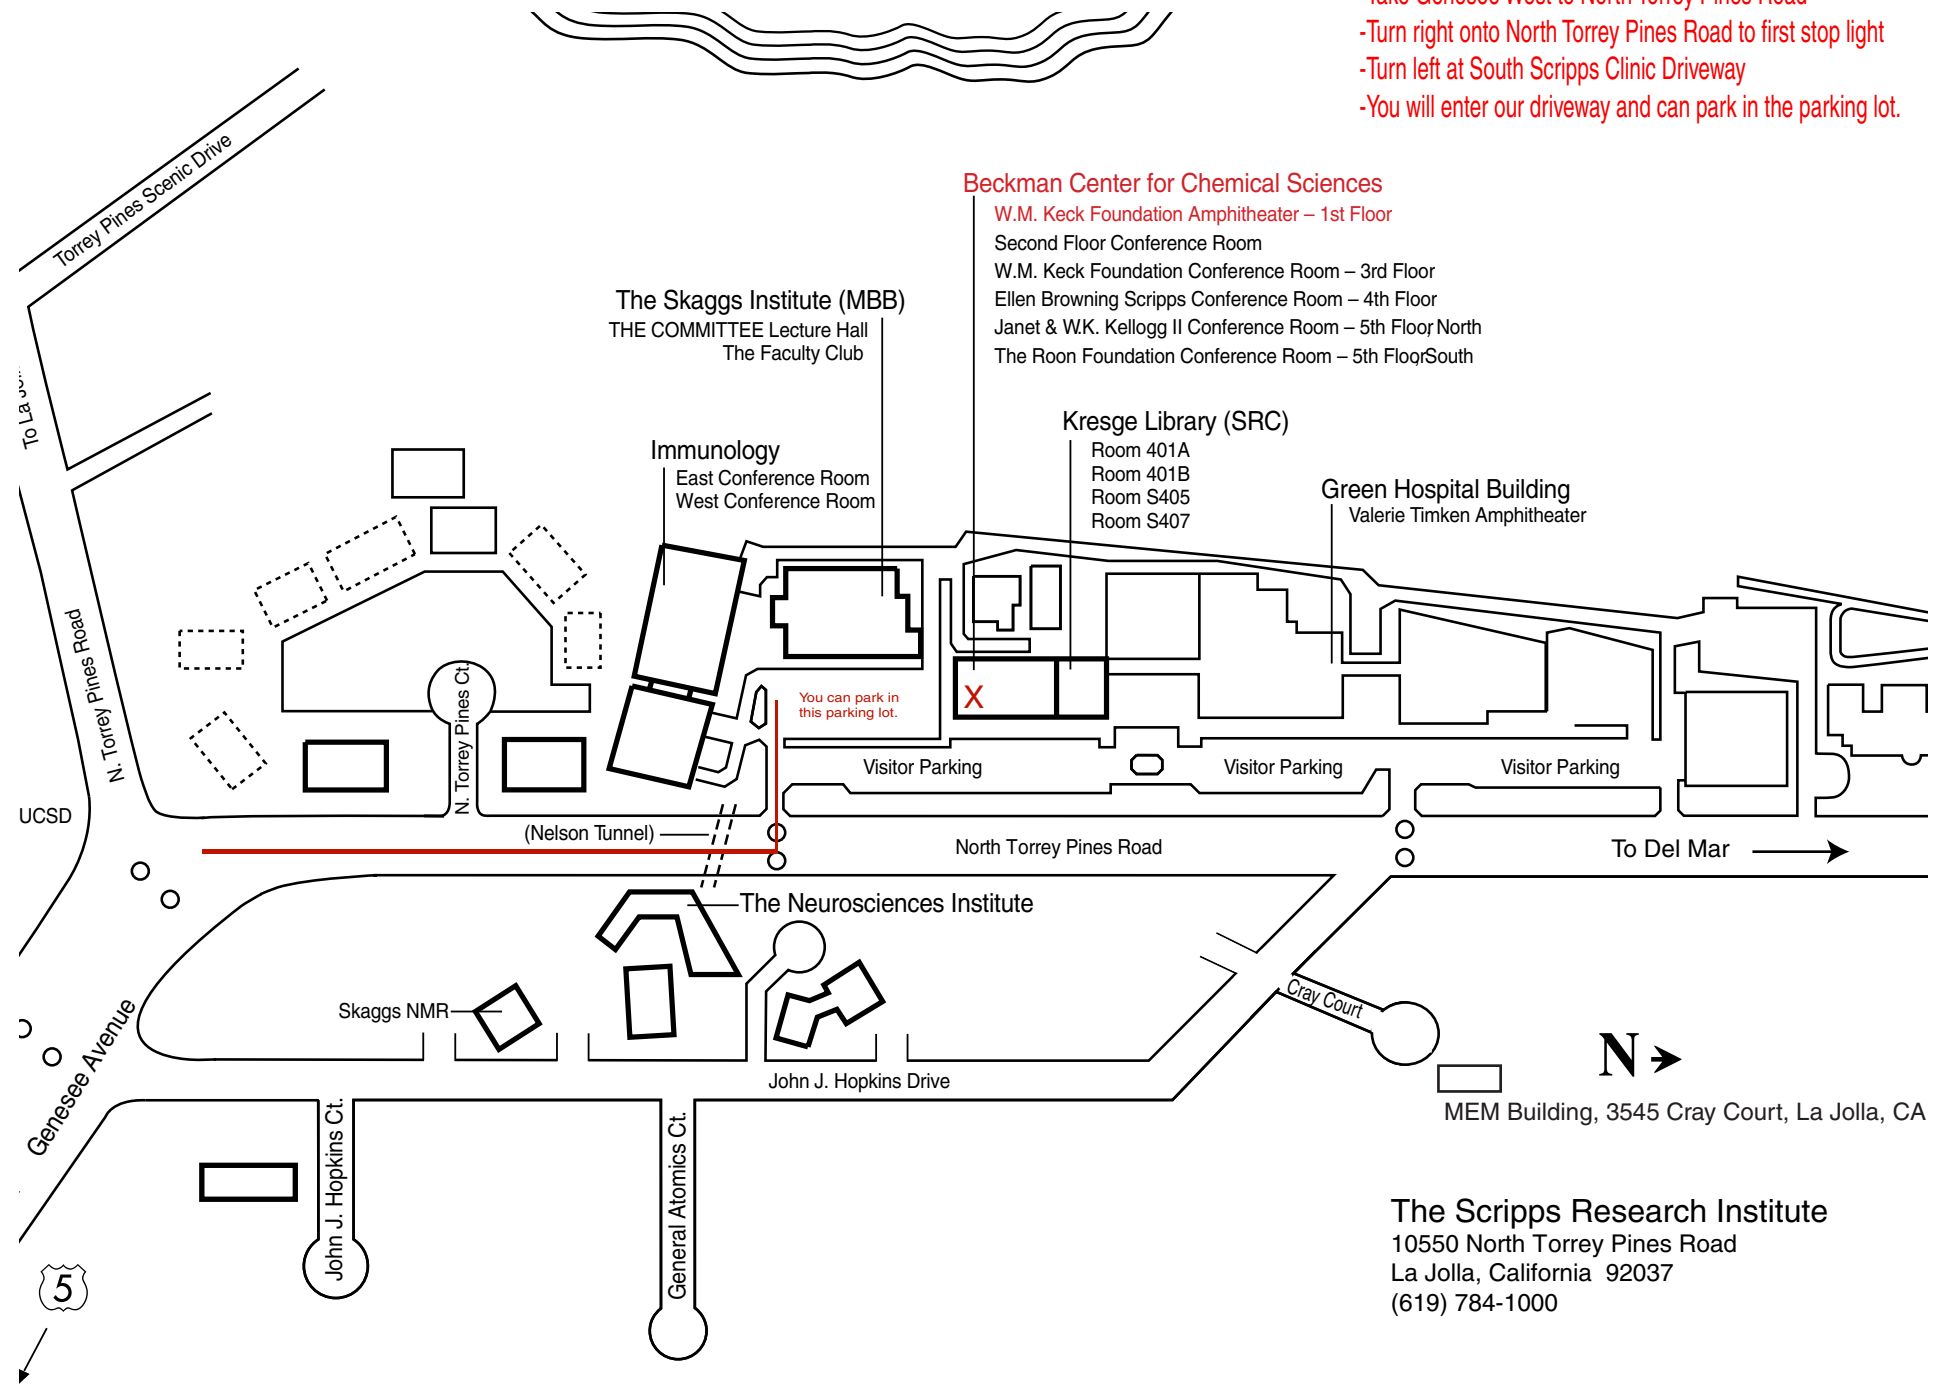

**DIRECTIONS from Interstate 5:**  
 -Take Genesee West to North Torrey Pines Road  
 -Turn right onto North Torrey Pines Road to first stop light  
 -Turn left at South Scripps Clinic Driveway  
 -You will enter our driveway and can park in the parking lot.

**The Scripps Research Institute**  
 10550 North Torrey Pines Road  
 La Jolla, California 92037  
 (619) 784-1000